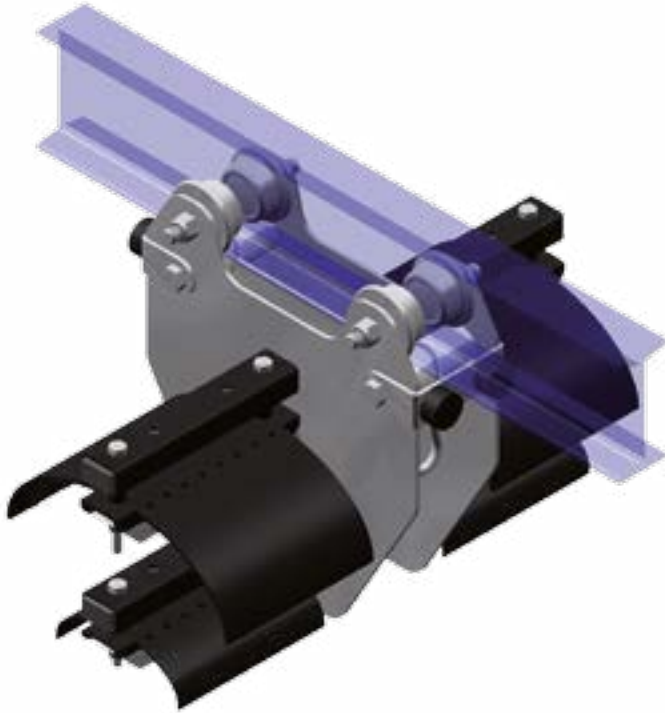

Ref. RG8014DDCC

**Characteristics**

- Ø 80 mm wheels.
- Track profile IPN140
- 2 saddles D and 2 saddles C

Ref. RG11018DDCCB

**Characteristics**

- Ø 110 mm wheels.
- Track profile IPN180
- 2 saddles D, 2 saddles C and 1 saddle B