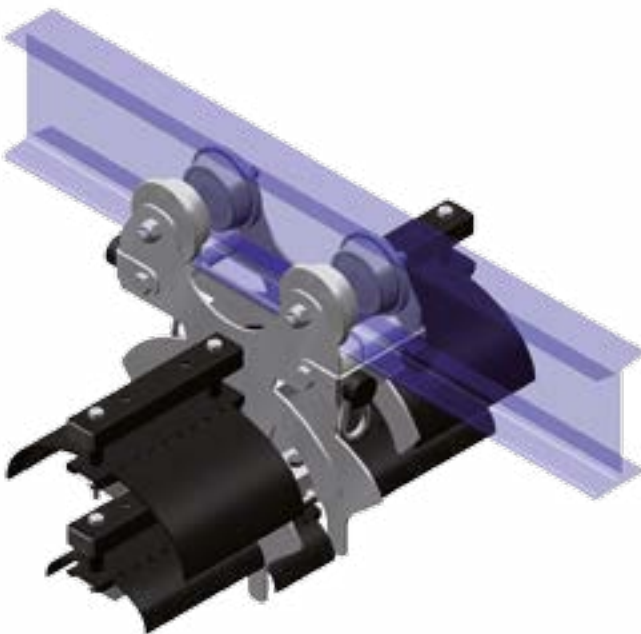

Ref. RG8014DDCC

**Characteristics**

- Ø 80 mm wheels.
- Track profile IPN140
- 2 saddles D and 2 saddles C

Ref. RG11018DDCCB

**Characteristics**

- Ø 110 mm wheels.
- Track profile IPN180
- 2 saddles D, 2 saddles C and 1 saddle B